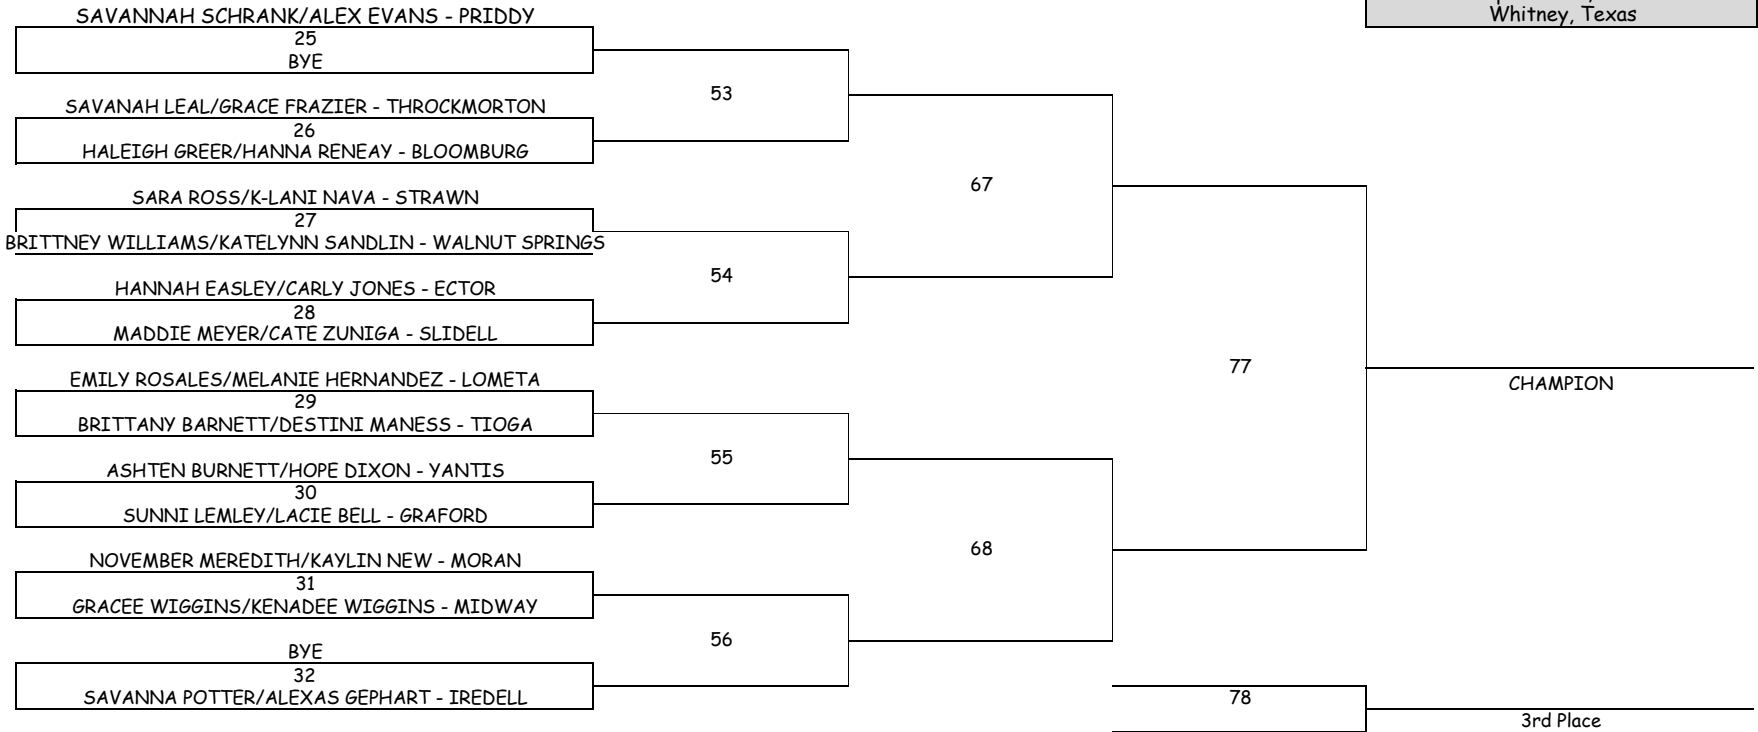

GIRLS SINGLES

Region 3 1A Tournament
 April 19-20, 2018
 Whitney, Texas

BOYS DOUBLES

Region 3 1A Tournament
 April 19-20, 2018
 Whitney, Texas

MICAH WELLBORN/GARETT FLETCHER - IREDELL

17
 BYE

RYAN DAVIDSON/JOSE PRADO - LOMETA

22
 ANGEL ARGOTT/BRAYDEN FLETCHER - IREDELL

LAYTON SHELTON/SHELBY JOHNSON - SLIDELL

23
 ALEX HERNANDEZ/NOAH HOPKINS - STRAWN

BYE

24
 JB JOHNSON/NATHAN ESSARY - ECTOR

49

65

50

75

CHAMPION

51

66

52

76

3rd Place

GIRLS DOUBLES

Region 3 1A Tournament
 April 19-20, 2018
 Whitney, Texas

MIXED DOUBLES

Region 3 1A Tournament
 April 19-20, 2018
 Whitney, Texas