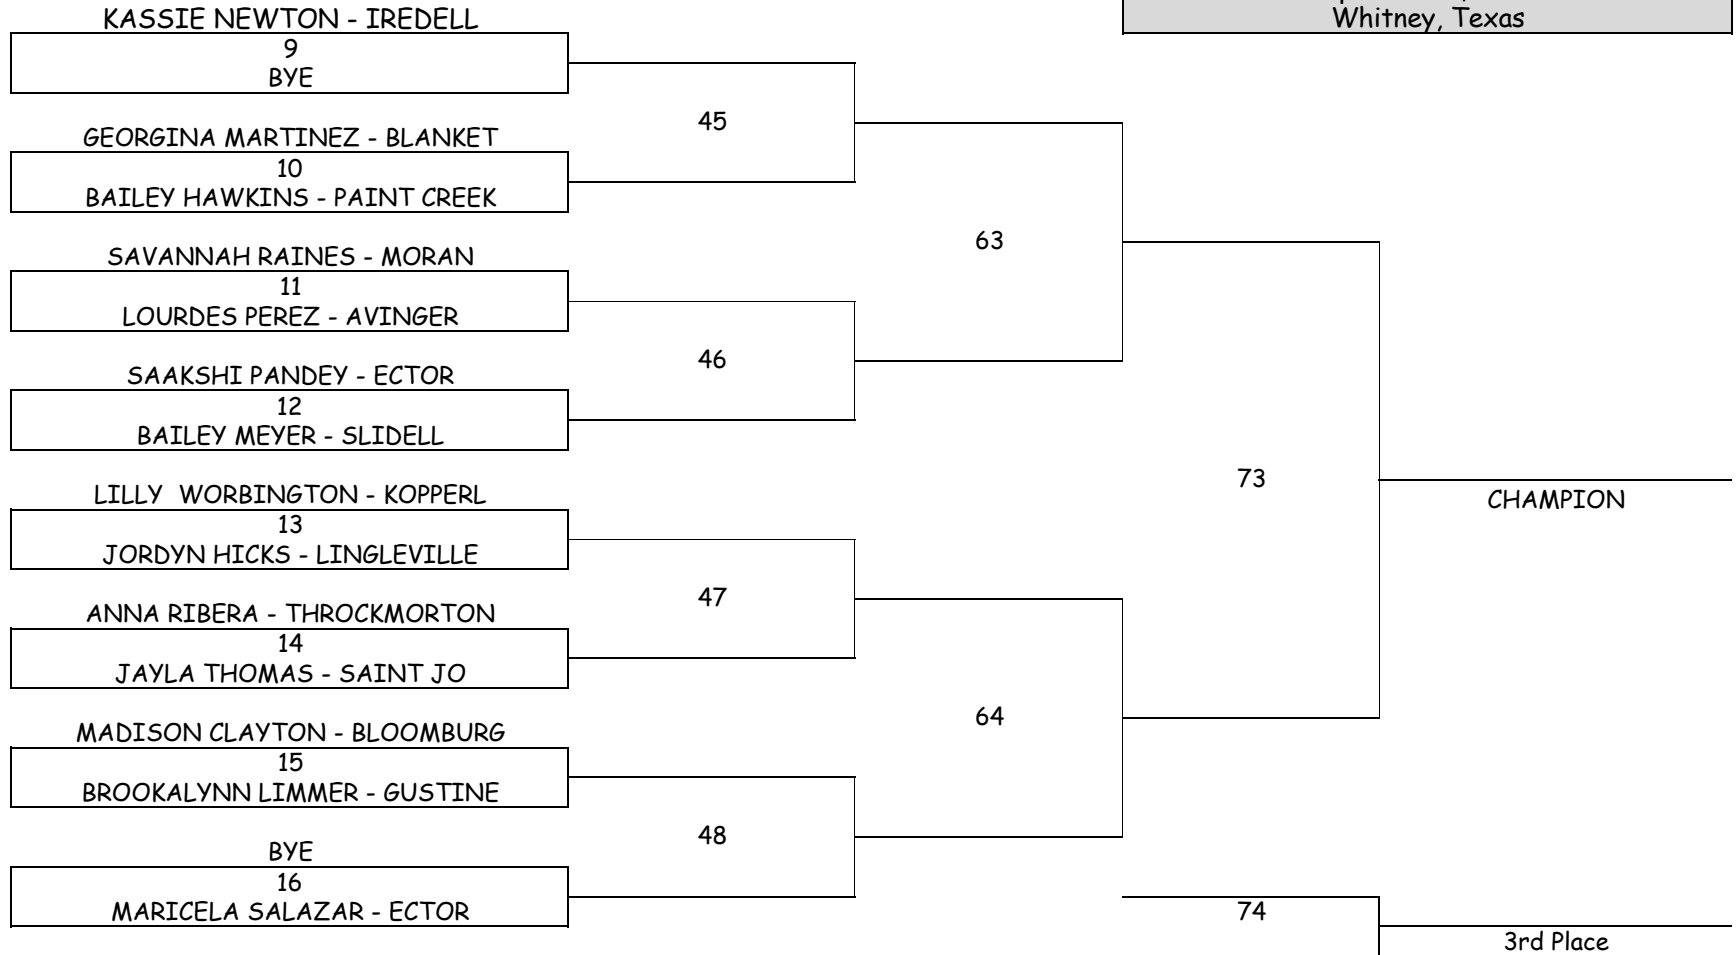

GIRLS SINGLES

Region 3 1A Tournament
 April 19-20, 2018
 Whitney, Texas

BOYS DOUBLES

Region 3 1A Tournament
 April 19-20, 2018
 Whitney, Texas

MICAH WELLBORN/GARETT FLETCHER - IREDELL

17
 BYE

RYAN DAVIDSON/JOSE PRADO - LOMETA

18
 BYE

SERGIO RANGEL/IVAN RANGEL - LINGLEVILLE

19
 DEVIAIRE PATTERSON/GAREN NORWOOD - ECTOR

BYE

20
 JAVIER MONTES/KYLER WYATT - MIDWAY

JAYDEN SCHRANK/AARON IVY - PRIDDY

21
 BYE

BRYSON SCHUBERT/KELDYN SCHUBERT - AVINGER

Region 3 1A Tournament
 April 19-20, 2018
 Whitney, Texas

MIXED DOUBLES

Region 3 1A Tournament
 April 19-20, 2018
 Whitney, Texas